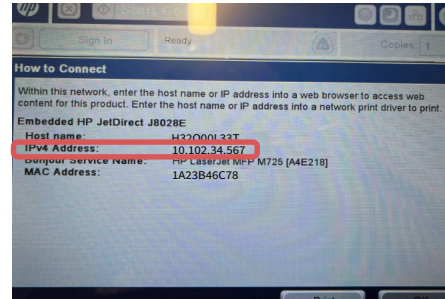

On the screen that appears, locate the 'IPv4 Address.'

Print Configuration Report