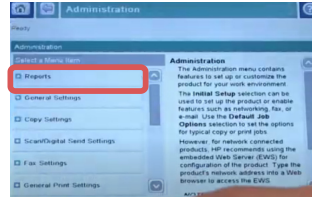

On the 'Administration' screen, select 'Reports.'