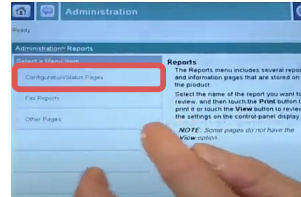

Next, select 'Configuration Pages.'