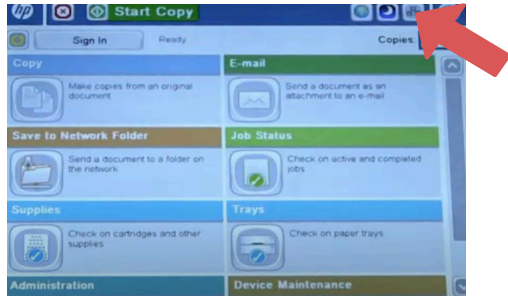

LUMBER

HP LaserJet m725

IP Address | Configuration Report Page | Basic Driver

IP Address

At the main screen, tap the 'network' icon on the top right