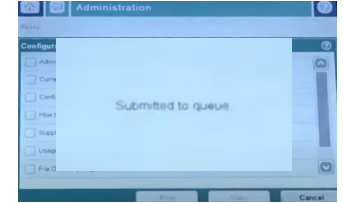

Driver (PCL 5) <https://drive.google.com/drive/folders/1BwUkVD3HLiTWTZpvuzUKrXQla0bKFHD>