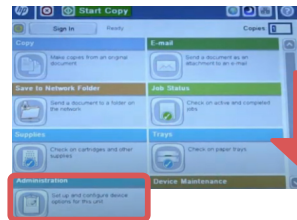

On the 'Administration' screen, select 'Reports.'