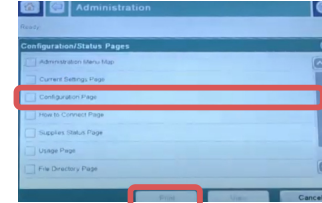

Next, select 'Configuration Page' and then PRINT.