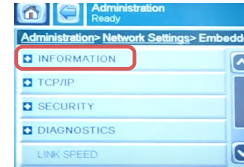

LUMBER

HP LaserJet m4555

IP Address | Configuration Report Page | Basic Driver

IP Address

From the main screen, tap the 'Administration' option.

Print Configuration Report

Select 'Configuration Page' and tap the Print icon then you will see the 'Preparing Job' prompt at the top

Locate the IPv4 Address on the page
i.e: 10.102.34.567

Driver (PCL 5) <https://drive.google.com/drive/folders/1BwUkfVD3HLiTWTZpvuzUKrXQla0bKFHD>