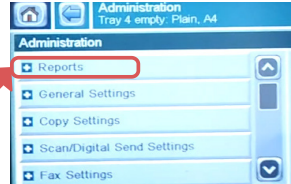

Print Configuration Report

Select 'Configuration Page' and tap the Print icon then you will see the 'Preparing Job' prompt at the top