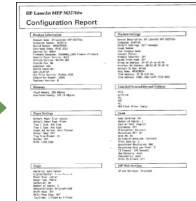

Locate the IPv4 Address on the page
i.e: 10.102.34.567

Driver (PCL 5) <https://drive.google.com/drive/folders/1BwUkfVD3HLiTWTZpvuzUKrXQla0bKFHD>