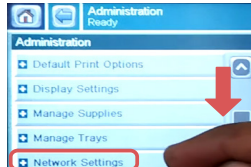

LUMBER

HP LaserJet m4555

IP Address | Configuration Report Page | Basic Driver

IP Address

From the main screen, tap the 'Administration' option.

Print Configuration Report

Select 'Configuration Page' and tap the Print icon then you will see the 'Preparing Job' prompt at the top

Locate the IPv4 Address on the page
i.e: 10.102.34.567

Driver (PCL 5) <https://drive.google.com/drive/folders/1BwUkfVD3HLiTWTZpvuzUKrXQla0bKFHD>