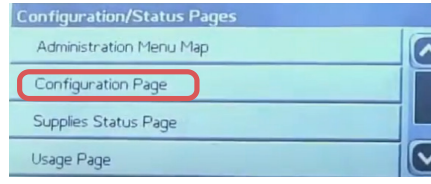

Print Configuration Report

Select 'Configuration Page' and tap the Print icon then you will see the 'Preparing Job' prompt at the top