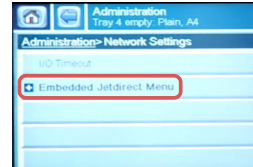

LUMBER

HP LaserJet m4555

IP Address | Configuration Report Page | Basic Driver

IP Address

From the main screen, tap the 'Administration' option.

Print Configuration Report

Select 'Configuration Page' and tap the Print icon then you will see the 'Preparing Job' prompt at the top

Locate the IPv4 Address on the page
i.e: 10.102.34.567

Driver (PCL 5) <https://drive.google.com/drive/folders/1BwUkfVD3HLiTWTZpvuzUKrXQla0bKFHD>