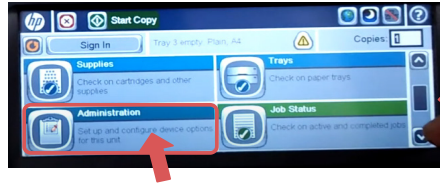

Print Configuration Report

Select 'Configuration Page' and tap the Print icon then you will see the 'Preparing Job' prompt at the top