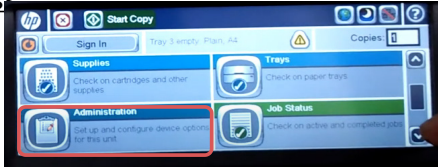

LUMBER

HP LaserJet m4555

IP Address | Configuration Report Page | Basic Driver

IP Address

From the main screen, tap the 'Administration' option.