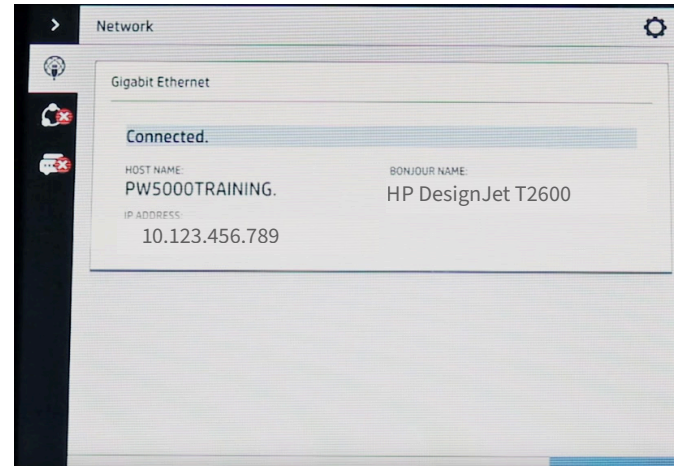

IP Address

Select the 'Connectivity' icon on the main screen

The IP Address should appear on the 'Network' screen.