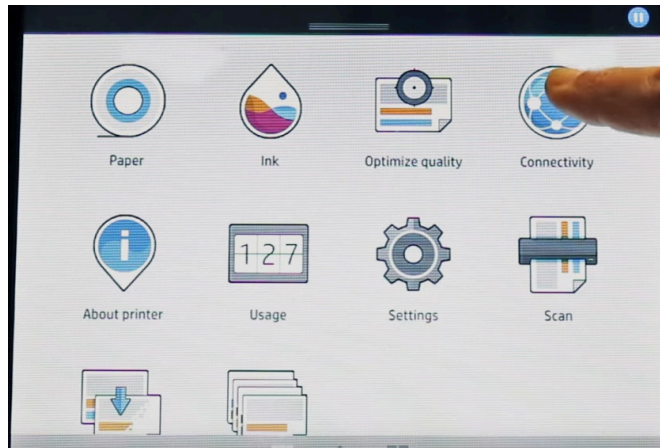

IP Address

Select the 'Connectivity' icon on the main screen

The IP Address should appear on the 'Network' screen.