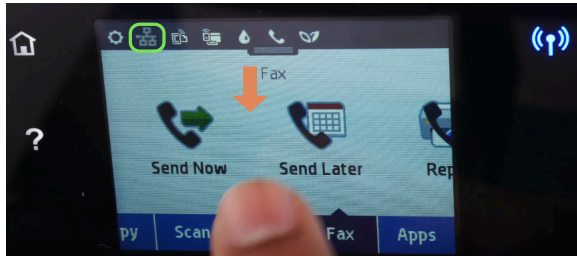

LUMBER

HP OfficeJet 7740

IP Address | Configuration Report Page | Basic Driver

IP Address

Select the Network Icon or swipe the 'Info' tab down