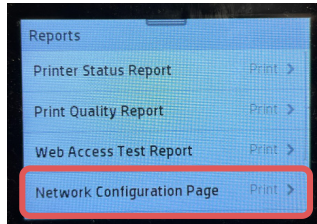

Print Configuration Report

Select the 'Settings' Icon 

On the Setup Screen, swipe down until you find 'Reports.'

On the 'Reports' screen, select 'Network Configuration Page.'

The Network Configuration Page should print and display the following information