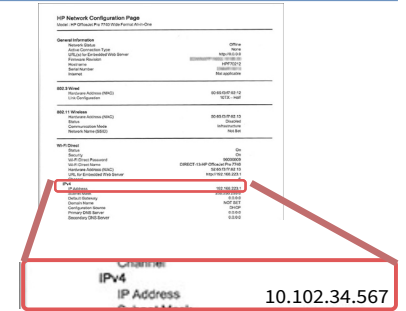

Print Configuration Report

Select the 'Settings' Icon 

On the Setup Screen, swipe down until you find 'Reports.'

On the 'Reports' screen, select 'Network Configuration Page.'

The Network Configuration Page should print and display the following information