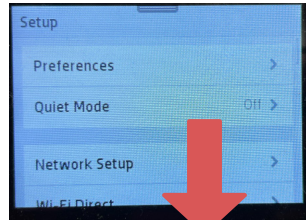

Print Configuration Report

Select the 'Settings' Icon 

On the Setup Screen, swipe down until you find 'Reports.'

On the 'Reports' screen, select 'Network Configuration Page.'

The Network Configuration Page should print and display the following information