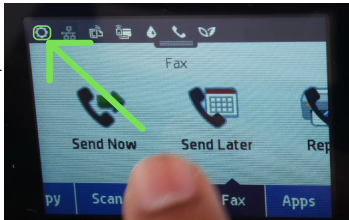

Print Configuration Report

Select the 'Settings' Icon