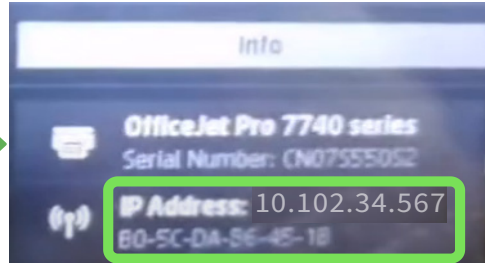

LUMBER

HP OfficeJet 7740

IP Address | Configuration Report Page | Basic Driver

IP Address

Select the Network Icon  or swipe the 'Info' tab down

The IP address should appear on the next screen under 'Info.'

Print Configuration Report

Select the 'Settings' Icon 

On the Setup Screen, swipe down until you find 'Reports.'

On the 'Reports' screen, select 'Network Configuration Page.'

The Network Configuration Page should print and display the following information